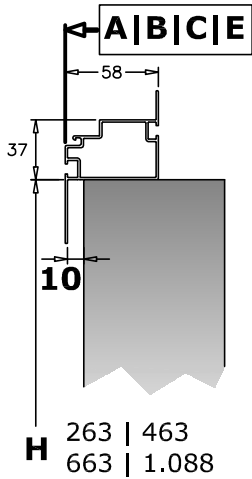

" HELIOS - SPECIAL "

Version 1